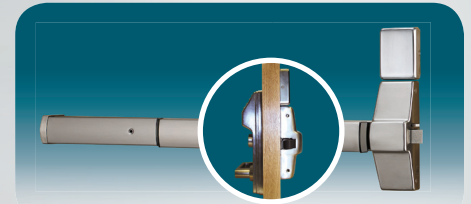

Exit Doors

TrilogiExit retrofits existing exit bars and saves manpower on guard tours

Upgrade existing panic bars with Trilogi® Exit pushbutton PIN code or Prox ID card access. Get Trilogi convenience and set un/lock schedules to save the manpower required to physically dog-down doors, plus get event logs of use. Use with panic exit devices from most major manufacturers.

- **ETDL Series** support 2000 **PIN code** users, Yale, Sargent versions, respectively
- **ETPDL Series Prox-reader** model of above, supports 2000 Prox ID cards and/or PIN users. Built-in HID Prox reader and tap-add enroller at the lock. Yale, Sargent versions, respectively
- Clutch mechanism ensures long life and durability
- Fingertip and/or Windows® PC Programmable
- Real Time Clock for up to 40,000 Event Time/Date-Stamped Audit Trail
- Up to 500 Lock/Unlock Schedules (with Time Zone Support)
- Non-Handed; Fully Field Reversible
- Battery operated; uses 5 AA batteries
- Rim cylinder supplied; Choice of 7 finishes
- Retrofit Von Duprin® 99, Corbin® ED5000 & Yale®, Dorma® 9300, Arrow® 3800, Sargent®, Precision® 1100 & Cal Royal® 9800