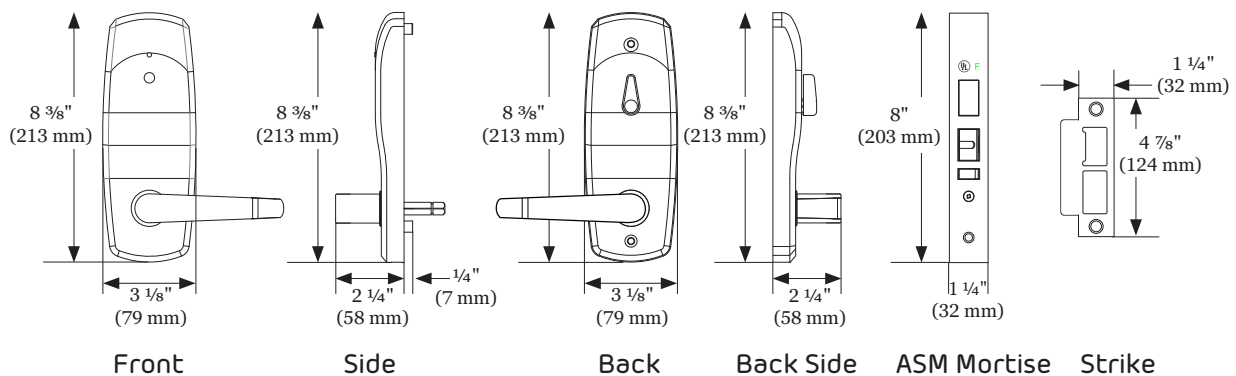

Low Maintenance

- Locks indicate low power signal with key insertion
- Designed for extended battery life
- Weatherized to withstand environmental conditions